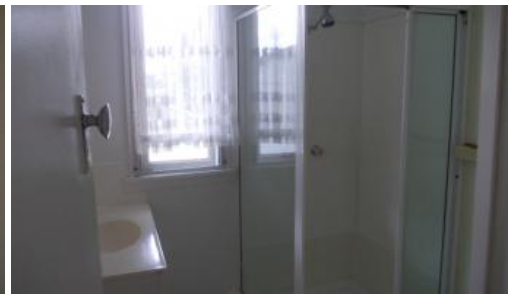

120 Robertson Rd, Eastern Heights

SILKSTONE

Lowset 3 bedroom home, air conditioner in lounge room, eat in kitchen, covered front verandah. Single carport, fully fenced. Walking distance to shops, schools, short walk to bus stop.