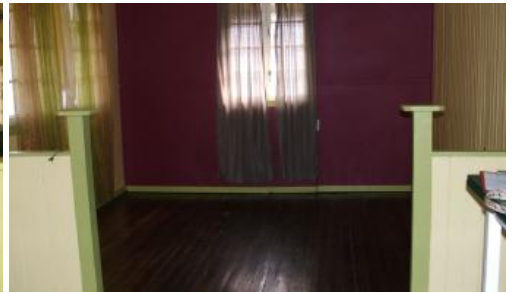

Leased

8 Grenville Street, Basin Pocket

BASIN POCKET

- Highset 2 bedroom home
- Polished floors
- Enclosed front verandah
- Large back yard, fenced
- Walking distance to bus stop

The above information provided has been furnished to us by the vendor/s. We have not verified whether or not that information is accurate and do not have any belief in one way or the other in its accuracy. We do not accept any responsibility to any person for its accuracy and do no more than pass it on. All interested parties should make and rely upon their own inquiries in order to determine whether or not this information is in fact accurate.