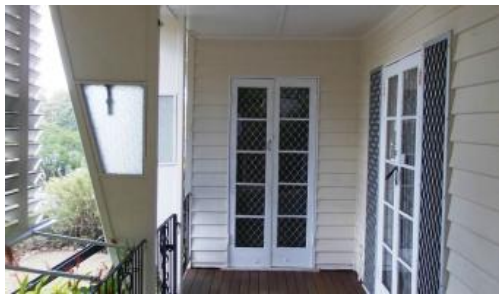

29 Dorothy Street, Silkstone

"There's No Place like Home"

- Lovely views
- Near New Kitchen
- Quirky floor plan
- Combined Laundry and Utility area
- Undercover alfresco area
- Fully fenced sides and rear yard
- 612sqm land

This is a small and quaint home that has a near new kitchen and a lovely vista from the front porch. It needs some TLC on the inside, it has hardwood floorboards under the carpets & vinyl that would come up a treat if polished.

The rear yard is fully fenced and there is an alfresco awning overlooking the back yard, the ideal spot to sit and relax on a balmy Queensland afternoon.

The property is in a quiet street and a great location only minutes to Booval Fair and all its amenities. Close enough to Brisbane Road to be convenient far enough away to have no effect from the passing traffic.