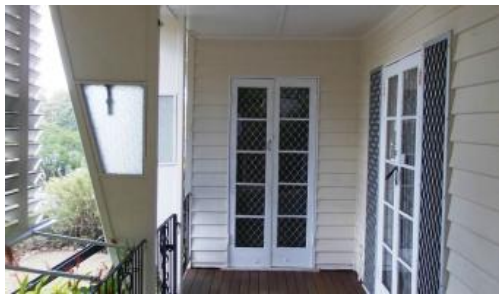

## "There's No Place like Home"

- Lovely views
- Near New Kitchen
- Quirky floor plan
- Combined Laundry and Utility area
- Undercover alfresco area
- Fully fenced sides and rear yard
- 612sqm land

This is a small and quaint home that has a near new kitchen and a lovely vista from the front porch. It needs some TLC on the inside, it has hardwood floorboards under the carpets & vinyl that would come up a treat if polished.

The rear yard is fully fenced and there is an alfresco awning overlooking the back yard, the ideal spot to sit and relax on a balmy Queensland afternoon.

The property is in a quiet street and a great location only minutes to Booval Fair and all its amenities. Close enough to Brisbane Road to be convenient far enough away to have no effect from the passing traffic.